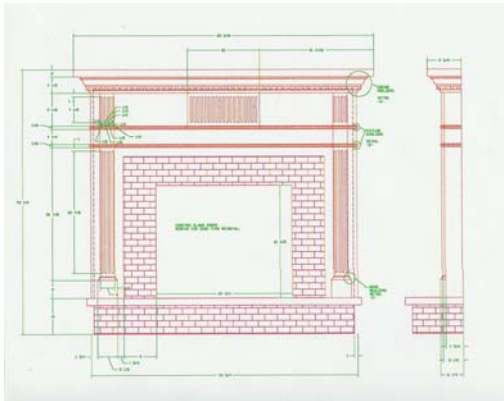

Design

- ✎ Design consultations
- ✎ Budget pricing
- ✎ Renovation design & layout
- ✎ Custom furniture design
- ✎ Custom cabinetry design
- ✎ Deck design
- ✎ General construction

Construction

- ⇒ Decks
  - Treated
  - Trex
  - Maintenance free vinyl
- ⇒ Screened porches
  - Maintenance free
  - New or refurbish existing
- ⇒ Finished basements
  - Full or partial
  - Add a bathroom
- ⇒ Renovations
  - Window replacements
  - Door replacements
  - Storm doors
- ⇒ Storage Sheds
  - Lawn & garden
  - Pool cabana
  - Garages
- ⇒ Finish Carpentry
  - Cabinet installations
  - Decorative moldings
  - Paneled walls
- ⇒ Bathroom Remodeling

Millwork

- ✎ Custom Furniture
  - Household furniture
  - Children's furniture
  - Doll Furniture
- ✎ Custom Cabinetry
- ✎ Bars
- ✎ Molding and trim
- ✎ Fireplace surrounds
- ✎ Libraries
- ✎ Entertainment centers
- ✎ Home theaters
- ✎ Kitchens

Fireplace Surround Design